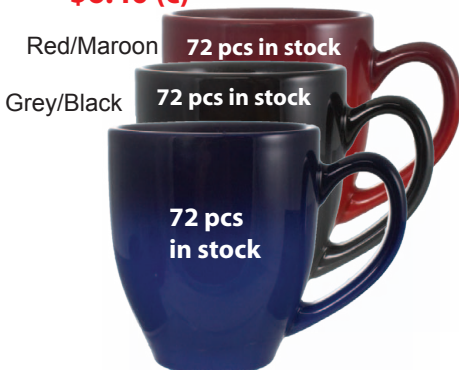

Cobalt Blue 89 pcs in stock

Ocean Blue 153 pcs in stock

Yellow 34 pcs in stock

Orange 86 pcs in stock

218 pcs  
in stock

Red/Black Matte  
[3570]  
10 oz | 36/cs  
**\$6.40 (c)**

White 145 pcs in stock

Sky Blue 145 pcs in stock

Lime Green 174 pcs in stock

Orange 474 pcs in stock

230 pcs  
in stock

Red/Black Matte  
[WP1881S]  
14 oz | 36/cs  
**\$6.20 (c)**

Black 164 pcs in stock

Blue 142 pcs in stock

Green 138 pcs in stock

Orange 530 pcs in stock

209 pcs  
in stock

Red/White Matte  
[WM1881S]  
14 oz | 36/cs  
**\$6.20 (c)**

Black 396 pcs in stock

209 pcs  
in stock

Orange/White  
[WP1883S]  
12.5 oz | 36/cs  
**\$6.00 (c)**

Red/Maroon 72 pcs in stock

Grey/Black 72 pcs in stock

72 pcs  
in stock

Royal/Navvy Gradient  
[4376]  
16 oz | 36/cs  
**\$6.50 (c)**

**PRICE INCLUDES  
ONE COLOR,  
ONE LOCATION PRINT  
72 PCS MINIMUM  
SET UP FEE \$50.00(G)**

**5 DAY TURNAROUND!  
WHILE QUANTITIES LAST**